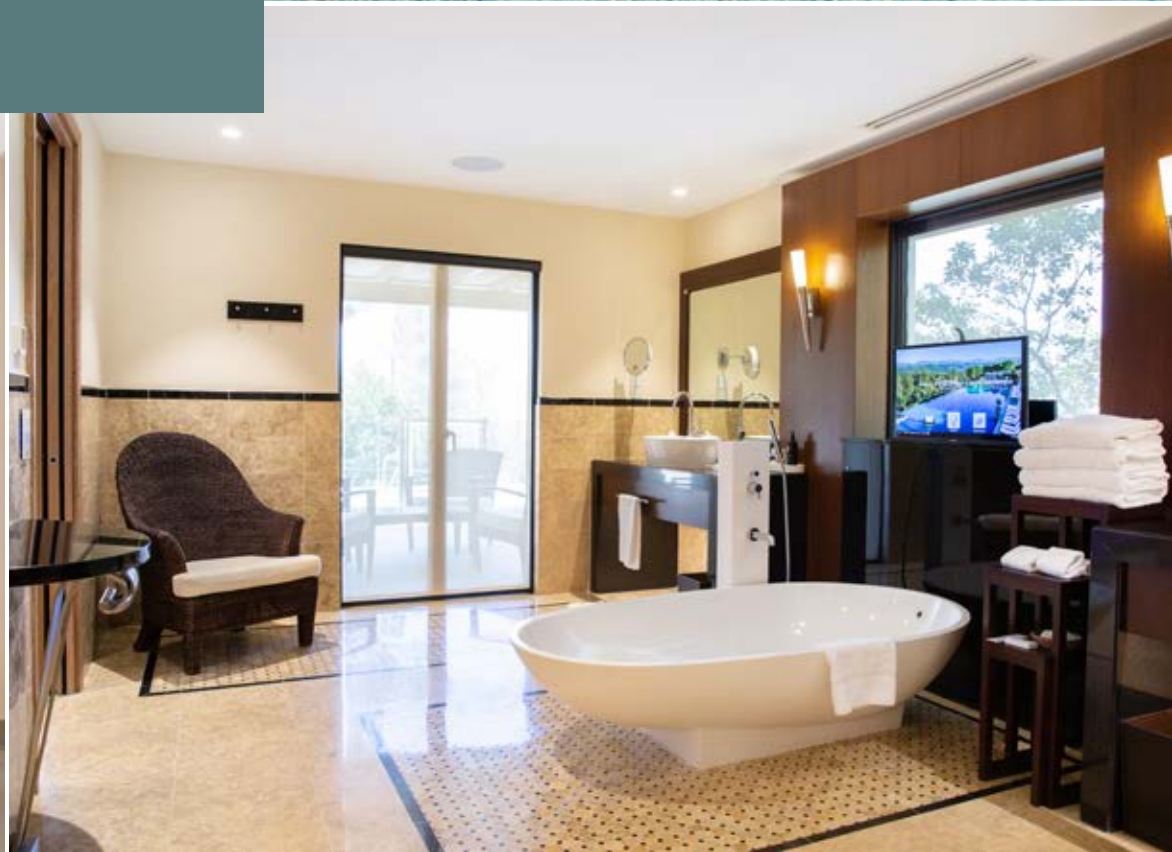

Terre Blanche
Prestige Villa